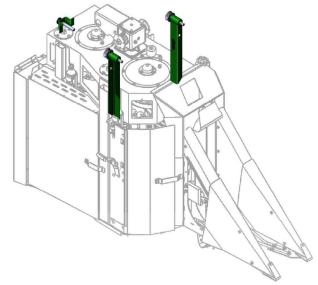

# PICKING UNIT HANGER HARDWARE

MODELS 9960 – CP690

Version 1.7

# PICKING UNIT HANGER HARDWARE

MODELS 9960 – CP690

Version 1.7

ID	Part Number	Description	Model	MFG
1	JD8804	Bearing	9960-CP690	RMK
2	N272732	Roller	9960-CP690	RMK

ID	Part Number	Description	Model	MFG
3	N273350	Hub	9970-CP690	OEM