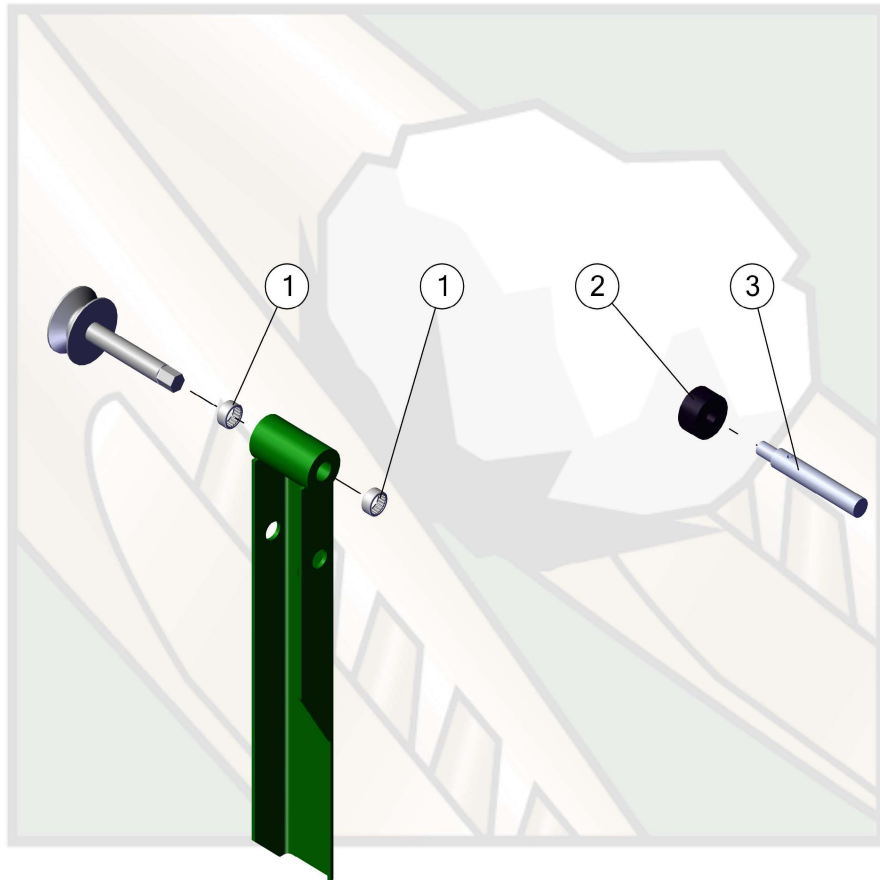

# PICKING UNIT HANGER HARDWARE

MODELS 9960 – CP690

Version 1.7

# PICKING UNIT HANGER HARDWARE

MODELS 9960 – CP690

Version 1.7

ID	Part Number	Description	Model	MFG
1	JD8804	Bearing	9960-CP690	RMK
2	N272732	Roller	9960-CP690	RMK

ID	Part Number	Description	Model	MFG
3	N273350	Hub	9970-CP690	OEM