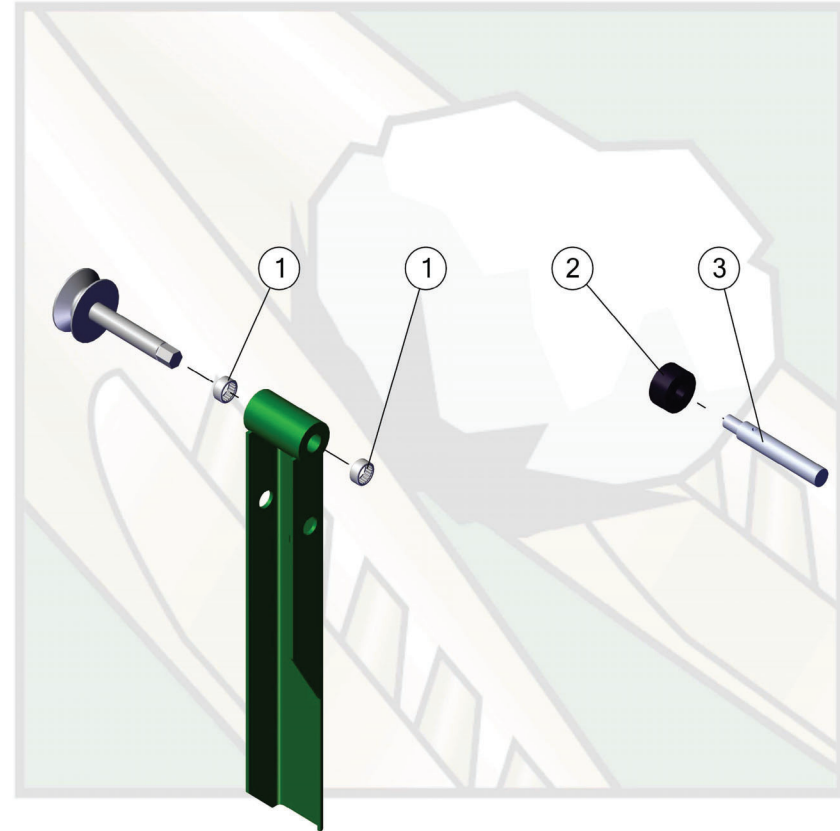

PICKING UNIT HANGER HARDWARE

MODELS 9960 – CP690

Version 1.7

RM KING COMPANY

EMAIL: INFO@RMKING.COM
TEL: 559.266.0258

PICKING UNIT HANGER HARDWARE

MODELS 9960 – CP690

Version 1.7

ID	Part Number	Description	Model	MFG
1	JD8804	Bearing	9960-CP690	RMK
2	N272732	Roller	9960-CP690	RMK

ID	Part Number	Description	Model	MFG
3	N273350	Hub	9970-CP690	OEM

NOTES:

PARTS FOR MODEL YEARS 9900-9955 NOT SHOWN, PLEASE CALL FOR AVAILABILITY.

EMAIL: INFO@RMKING.COM
TEL: 559.266.0258