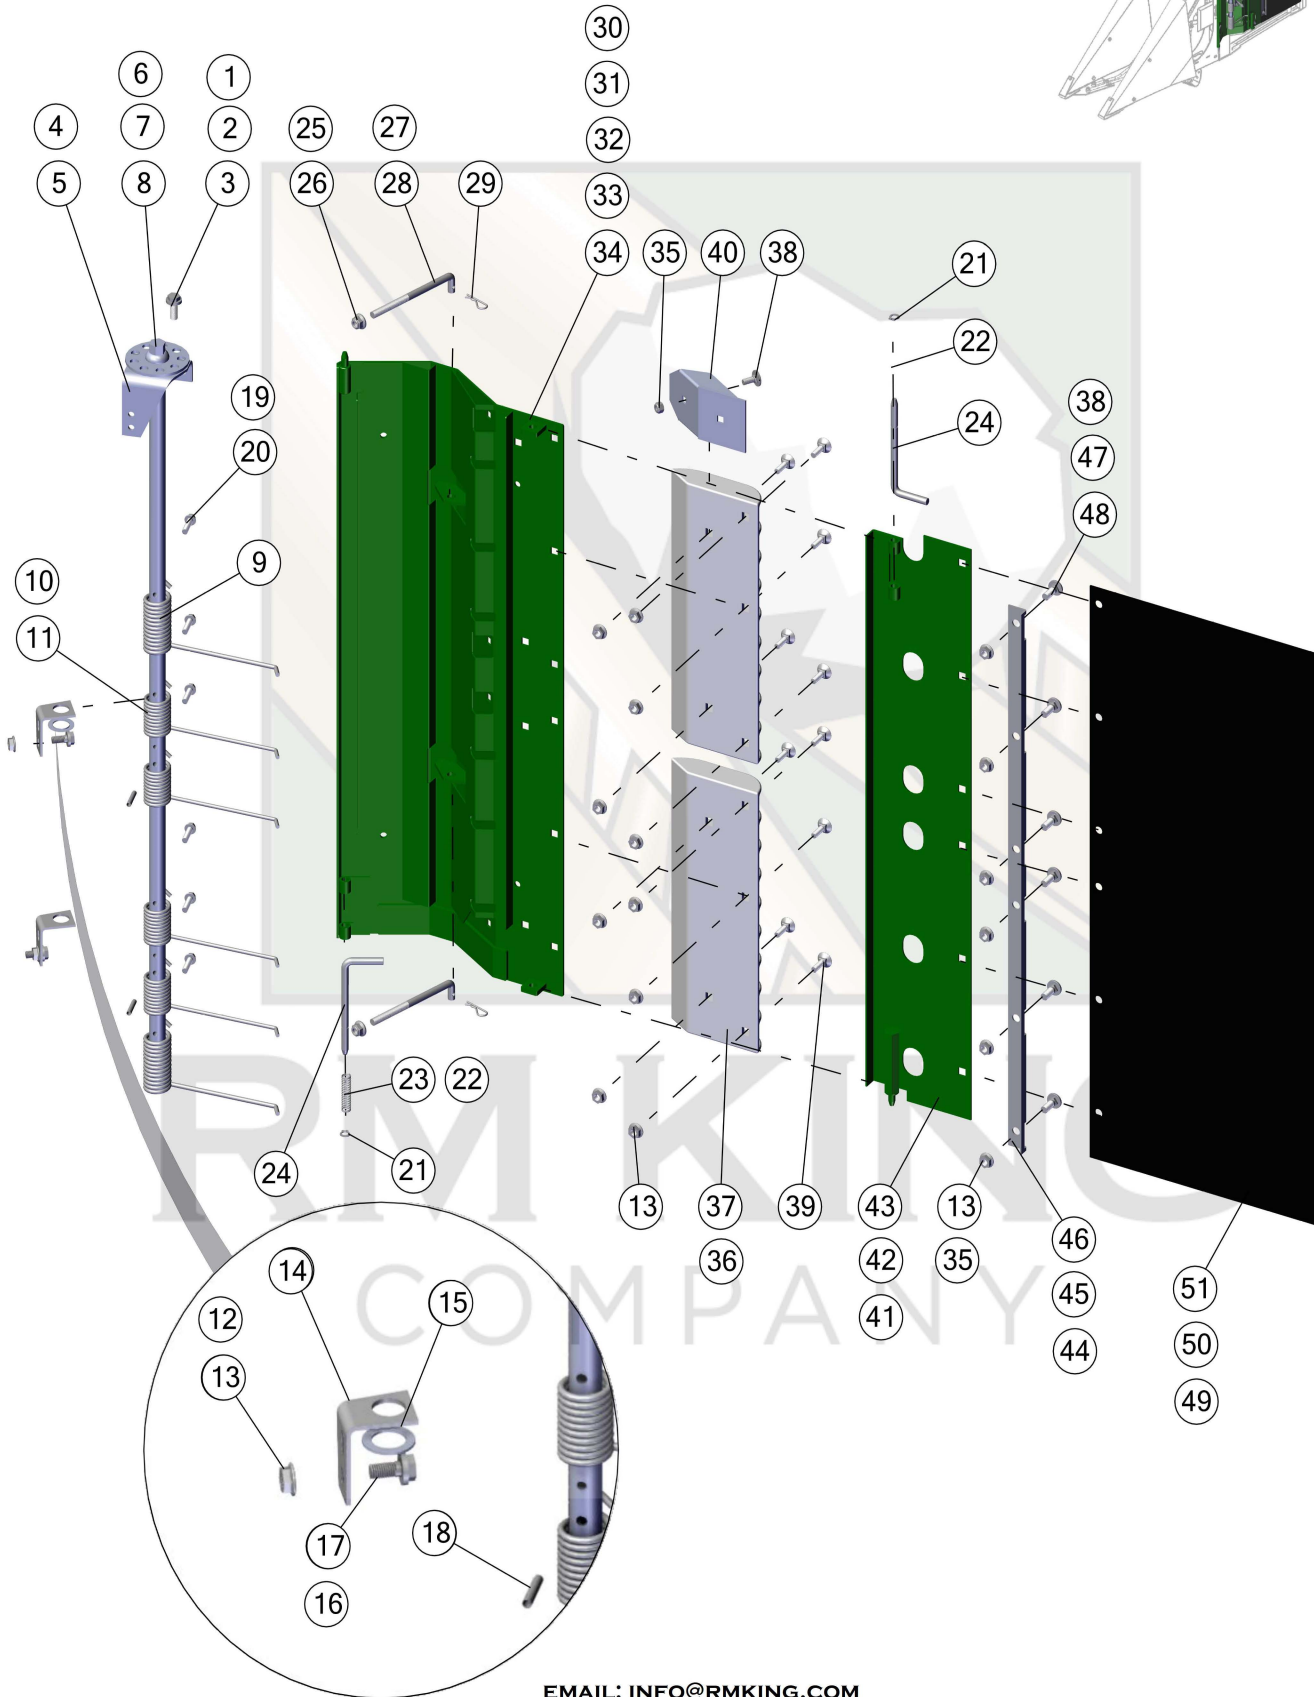

FRONT DRUM PRESSURE PLATE

MODELS 9960 – CP690

Version 1.7

EMAIL: INFO@RMKING.COM
TEL: 559.266.0258

FRONT DRUM PRESSURE PLATE

MODELS 9960 – CP690

Version 1.7

ID	Part Number	Description	Model	MFG
1	N10214	Bolt -3/8" x 1" Whiz	9960-9965	RMK
2	19M7785	Bolt - M10 x 25	9970-7760	RMK
3	N275625	Bolt	CP690	OEM
4	N199910	Angle	9960-9965	OEM
5	N279108	Angle	9970-CP690	OEM
6	AN193129	Tube	9960-9965	OEM
7	AN274518	Tube Pro-12	9970-CP690	OEM
8	AN272903	Tube Pro-16	9976-CP690	OEM
9	N276341	Top & Bottom Springs	9970-CP690	RMK
10	N190465	Middle Springs L.H.	9960-9965	RMK
11	N190464	Middle Springs R.H.	9960-CP690	RMK
12	N10215	Nut - 3/8" Whiz	9960-9965	RMK
13	E63526	Nut - M10	9970-CP690	RMK
14	N196136	Angle	9960-CP690	OEM
15	24H1660	Washer	9960-CP690	OEM
16	N14822	Bolt - 3/8" x 3/4" Whiz	9960-9965	RMK
17	19M7784	Bolt - M10 x 20	9970-CP690	RMK
18	34H314	Roll Pin	9960-CP690	RMK
19	H79578	Bolt - 5/16 x 1-1/4	9960-9965	RMK
20	37M7137	Bolt - M8 x 30	9970-CP690	OEM
21	N33504	Snap Ring	9960-CP690	RMK
22	N33404	Spring	9960-7776	RMK
23	KK19488	Spring	CP690	OEM
24	N34274	L-Pin	9960-CP690	RMK
25	ESNA38	Nut - 3/8" ESNA	9960-9965	RMK
26	14M7400	Nut - M10 ESNA	9970-CP690	RMK

ID	Part Number	Description	Model	MFG
27	N110008	Link Chain	9960-9965	RMK
28	N276049	Rod	9970-CP690	OEM
29	J16931	Locking Pin	9960-CP690	RMK
30	AN193029	Pressure Plate	9960-9965	RMK
31	AN274587	Pressure Plate Pro-12	9970	RMK
32	AN274593	Pressure Plate Pro-16	9976-9996	RMK
33	AN279557	Pressure Plate	9970-CP690	RMK
34	AN279558	Pressure Plate	9976-CP690	RMK
35	N10213	Locknut - 5/16 Whiz	9960-9965	RMK
36	N372971	Scrapper Plate Short	9960-9996	OEM
37	N372970	Scrapper Plate Long	9960-CP690	RMK
38	03H1540	Bolt 5/16" x 3/4"	9960-9965	RMK
39	09M7004	Bolt - M10 x 30	9970-CP690	RMK
40	N196767	Scraping Plate	9960-9965	RMK
41	AN193844	Extension Bracket	9960-9965	OEM
42	AN274542	Ext. Bracket Pro-12	9970-CP690	OEM
43	AN272944	Ext. Bracket Pro-16	9976-CP690	OEM
44	N198851	Angle	9960-9965	OEM
45	N278107	Angle Pro-12	9970-CP690	OEM
46	N274102	Angle Pro-16	9976-CP690	OEM
47	03M7190	Bolt - M10 x 20	9970-7760	RMK
48	03M7191	Bolt - M10 x 25	CP690	RMK
49	N196126	Extension	9960-9965	RMK
50	KK10468	Extension Pro-12	9970-7760	RMK
51	KK10467	Extension	9976-CP690	RMK

NOTES:

24. N34274 REPLACES N276025 AND N275113.

25. ESNA38 REPLACES T11234.

33. PRESSURE PLATE HIGH EFFICIENCY PRO-12.

34. PRESSURE PLATE HIGH EFFICIENCY PRO-16.

36. N372971 REPLACES N278098.

37. N372970 REPLACES N274098.

50. KK10468 REPLACES N278108.

51. KK10467 REPLACES N274104.

PARTS FOR MODEL YEARS 9900-9950 NOT SHOWN, PLEASE CALL FOR AVAILABILITY.