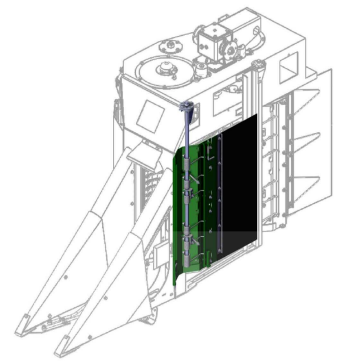

FRONT DRUM PRESSURE PLATE

MODELS 9960 – CP690

Version 1.7

EMAIL: INFO@RMKING.COM
TEL: 559.266.0258

FRONT DRUM PRESSURE PLATE

MODELS 9960 – CP690

Version 1.7

ID	Part Number	Description	Model	MFG
1	N10214	Bolt -3/8" x 1" Whiz	9960-9965	RMK
2	19M7785	Bolt - M10 x 25	9970-7760	RMK
3	N275625	Bolt	CP690	OEM
4	N199910	Angle	9960-9965	OEM
5	N279108	Angle	9970-CP690	OEM
6	AN193129	Tube	9960-9965	OEM
7	AN274518	Tube Pro-12	9970-CP690	OEM
8	AN272903	Tube Pro-16	9976-CP690	OEM
9	N276341	Top & Bottom Springs	9970-CP690	RMK
10	N190465	Middle Springs L.H.	9960-9965	RMK
11	N190464	Middle Springs R.H.	9960-CP690	RMK
12	N10215	Nut - 3/8" Whiz	9960-9965	RMK
13	E63526	Nut - M10	9970-CP690	RMK
14	N196136	Angle	9960-CP690	OEM
15	24H1660	Washer	9960-CP690	OEM
16	N14822	Bolt - 3/8" x 3/4" Whiz	9960-9965	RMK
17	19M7784	Bolt - M10 x 20	9970-CP690	RMK
18	34H314	Roll Pin	9960-CP690	RMK
19	H79578	Bolt - 5/16 x 1-1/4	9960-9965	RMK
20	37M7137	Bolt - M8 x 30	9970-CP690	OEM
21	N33504	Snap Ring	9960-CP690	RMK
22	N33404	Spring	9960-7776	RMK
23	KK19488	Spring	CP690	OEM
24	N34274	L-Pin	9960-CP690	RMK
25	ESNA38	Nut - 3/8" ESNA	9960-9965	RMK
26	14M7400	Nut - M10 ESNA	9970-CP690	RMK

ID	Part Number	Description	Model	MFG
27	N110008	Link Chain	9960-9965	RMK
28	N276049	Rod	9970-CP690	OEM
29	J16931	Locking Pin	9960-CP690	RMK
30	AN193029	Pressure Plate	9960-9965	RMK
31	AN274587	Pressure Plate Pro-12	9970	RMK
32	AN274593	Pressure Plate Pro-16	9976-9996	RMK
33	AN279557	Pressure Plate	9970-CP690	RMK
34	AN279558	Pressure Plate	9976-CP690	RMK
35	N10213	Locknut - 5/16 Whiz	9960-9965	RMK
36	N372971	Scrapper Plate Short	9960-9996	OEM
37	N372970	Scrapper Plate Long	9960-CP690	RMK
38	03H1540	Bolt 5/16" x 3/4"	9960-9965	RMK
39	09M7004	Bolt - M10 x 30	9970-CP690	RMK
40	N196767	Scraping Plate	9960-9965	RMK
41	AN193844	Extension Bracket	9960-9965	OEM
42	AN274542	Ext. Bracket Pro-12	9970-CP690	OEM
43	AN272944	Ext. Bracket Pro-16	9976-CP690	OEM
44	N198851	Angle	9960-9965	OEM
45	N278107	Angle Pro-12	9970-CP690	OEM
46	N274102	Angle Pro-16	9976-CP690	OEM
47	03M7190	Bolt - M10 x 20	9970-7760	RMK
48	03M7191	Bolt - M10 x 25	CP690	RMK
49	N196126	Extension	9960-9965	RMK
50	KK10468	Extension Pro-12	9970-7760	RMK
51	KK10467	Extension	9976-CP690	RMK

NOTES:

24. N34274 REPLACES N276025 AND N275113.

25. ESNA38 REPLACES T11234.

33. PRESSURE PLATE HIGH EFFICIENCY PRO-12.

34. PRESSURE PLATE HIGH EFFICIENCY PRO-16.

36. N372971 REPLACES N278098.

37. N372970 REPLACES N274098.

50. KK10468 REPLACES N278108.

51. KK10467 REPLACES N274104.

PARTS FOR MODEL YEARS 9900-9950 NOT SHOWN, PLEASE CALL FOR AVAILABILITY.