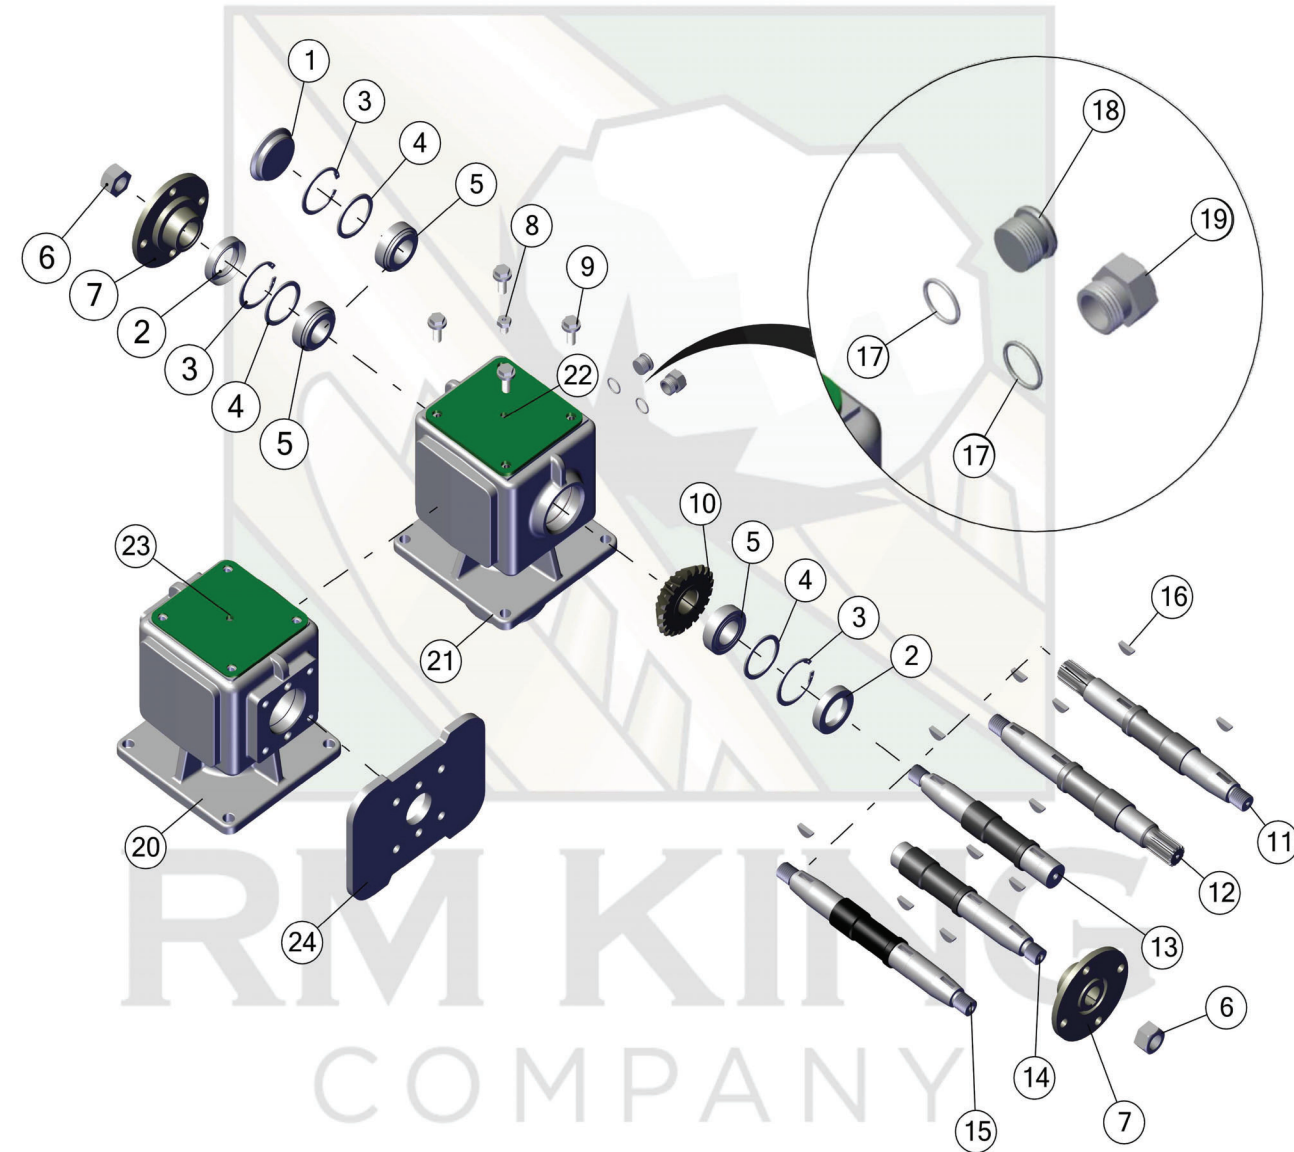

PICKING UNIT GEAR CASE

MODELS 7760 - CP690

Version 1.7

EMAIL: INFO@RMKING.COM
TEL: 559.266.0258

PICKING UNIT GEAR CASE

MODELS 7760 - CP690

Version 1.7

ID	Part Number	Description	Model	MFG
1	CE18229	Cap	7760-CP690	OEM
2	CE17370	Seal	7760-CP690	RMK
3	40M1866	Snap Ring	7760-CP690	OEM
4	DE18807	Shim Kit	7760-CP690	OEM
5	DE18209	Bearing	7760-CP690	RMK
6	A31870	Nut	7760-CP690	OEM
7	CE17348	Gear Box Flange	7760-CP690	RMK
8	AN374407	Vent	7760-CP690	RMK
9	19M7785	Bolt - M10 x 25	7760-CP690	RMK
10	CE18599	Gear	7760-CP690	RMK
11	CE19999	Universal Drive Shaft	7760-CP690	OEM
12	CE19717	Universal Drive Shaft	7760-CP690	OEM
13	CE18544	Universal Drive Shaft	7760-CP690	RMK

ID	Part Number	Description	Model	MFG
14	CE18543	Universal Drive Shaft	7760-CP690	RMK
15	CE18545	Universal Drive Shaft	7760-CP690	RMK
16	CE17368	Shaft Key	7760-CP690	OEM
17	R47150	O-ring	7760-CP690	RMK
18	R33138	Plug	7760-CP690	RMK
19	AE58655	Guage	7760-CP690	RMK
20	CE32543	Housing	7760-CP690	OEM
21	CE32544	Housing	7760-CP690	OEM
22	CE19411	Top Cover	7760-CP690	RMK
23	CE20186	Top Cover	7760-CP690	RMK
24	CE19719	Plate	7760-CP690	OEM