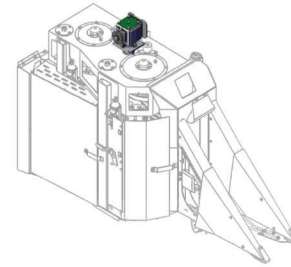

PICKING UNIT GEAR CASE

MODELS 7760 - CP690

Version 1.7

EMAIL: INFO@RMKING.COM
TEL: 559.266.0258

PICKING UNIT GEAR CASE

MODELS 7760 - CP690

Version 1.7

ID	Part Number	Description	Model	MFG
1	CE18229	Cap	7760-CP690	OEM
2	CE17370	Seal	7760-CP690	RMK
3	40M1866	Snap Ring	7760-CP690	OEM
4	DE18807	Shim Kit	7760-CP690	OEM
5	DE18209	Bearing	7760-CP690	RMK
6	A31870	Nut	7760-CP690	OEM
7	CE17348	Gear Box Flange	7760-CP690	RMK
8	AN374407	Vent	7760-CP690	RMK
9	19M7785	Bolt - M10 x 25	7760-CP690	RMK
10	CE18599	Gear	7760-CP690	RMK
11	CE19999	Universal Drive Shaft	7760-CP690	OEM
12	CE19717	Universal Drive Shaft	7760-CP690	OEM
13	CE18544	Universal Drive Shaft	7760-CP690	RMK

ID	Part Number	Description	Model	MFG
14	CE18543	Universal Drive Shaft	7760-CP690	RMK
15	CE18545	Universal Drive Shaft	7760-CP690	RMK
16	CE17368	Shaft Key	7760-CP690	OEM
17	R47150	O-ring	7760-CP690	RMK
18	R33138	Plug	7760-CP690	RMK
19	AE58655	Guage	7760-CP690	RMK
20	CE32543	Housing	7760-CP690	OEM
21	CE32544	Housing	7760-CP690	OEM
22	CE19411	Top Cover	7760-CP690	RMK
23	CE20186	Top Cover	7760-CP690	RMK
24	CE19719	Plate	7760-CP690	OEM