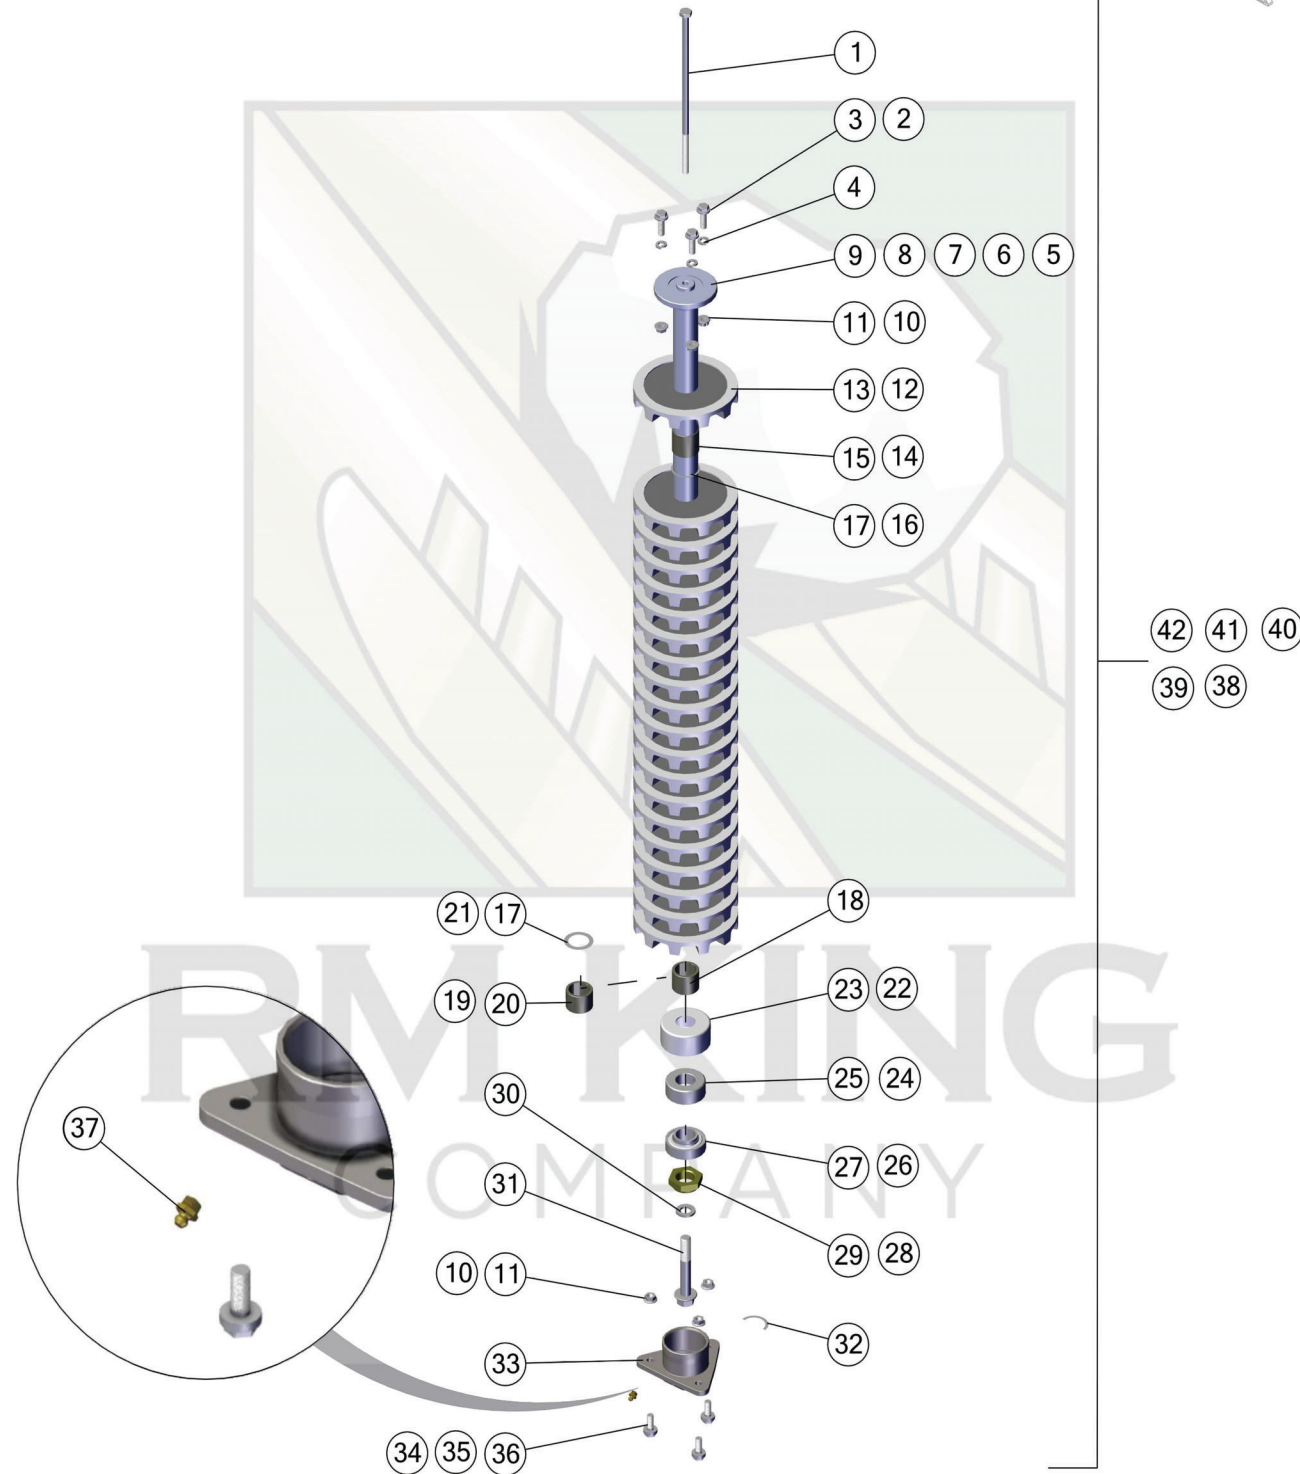

## DOFFER ASSEMBLY

MODELS 9900 – CP690

Version 1.7

EMAIL: INFO@RMKING.COM  
TEL: 559.266.0258

## DOFFER ASSEMBLY

MODELS 9900 – CP690

Version 1.7

ID	Part Number	Description	Model	MFG
1	19M10545	Bolt - M10 x 280	CP690	OEM
2	19H3239	Bolt - 3/8 x 1-1/4	9960-9965	RMK
3	19M8374	Bolt - M10 x 30	9970-CP690	RMK
4	12H304	Lock Washer	9900-9965	RMK
5	AN193263	Doffer Shaft	9900-9950	N/A
6	AN193323	Doffer Shaft (in-line)	9960-9965	RMK
7	AN274506	Doffer Shaft Pro-12	9970-7760	RMK
8	AN273701	Doffer Shaft Pro-16	9976-7760	RMK
9	AKK16193	Doffer Shaft	CP690	RMK
10	14H1076	Nut - 3/8	9900-9965	RMK
11	E63526	Nut - M10	9970-CP690	RMK
12	AN272152	Doffer	9900-7760	RMK
13	AN406038	Doffer	CP690	RMK
14	N275381	Doffer Spacer	9900-7760	RMK
15	KK15280	Doffer Spacer	CP690	RMK
16	L3197N	Doffer Shim	9900-7760	RMK
17	N400789	Doffer Shim	CP690	RMK
18	N380569	Doffer Spacer	9996-7760	OEM
19	N198746	Doffer Spacer	9900-7760	RMK
20	KK15281	Doffer Spacer	CP690	RMK
21	24H1633	Washer	9900-7760	RMK
22	N191302	Doffer Cap	9900-9965	OEM

ID	Part Number	Description	Model	MFG
23	N275471	Doffer Cap	9970-CP690	RMK
24	N196834	Doffer Slinger	9900-9965	RMK
25	N410874	Doffer Slinger	9970-CP690	RMK
26	JD10123	Doffer Bearing	9910-9965	RMK
27	AN275022	Doffer Bearing	9970-CP690	RMK
28	H82619	Locknut	9900-9965	RMK
29	N275038	Locknut	9970-7760	RMK
30	N134803	Washer - M16	CP690	RMK
31	19M7828	Bolt - M16 x 100	CP690	RMK
32	N275931	Shim	9900-CP690	OEM
33	AN273953	Doffer Housing	9900-CP690	RMK
34	E60315	Bolt - 3/8 x 1 1/4 Whiz	9900-9965	RMK
35	19M7785	Bolt - M10 x 25	9970-7760	RMK
36	N275625	Bolt - M10 x 25	CP690	OEM
37	JD7759	Lubrication Fitting	9900-CP690	RMK
38	AN272225	Doffer Complete	9900-9950	RMK
39	AN272224	Doffer Complete	9960-9965	RMK
40	AN274508	Doffer Complete Pro-12	9970-7760	RMK
41	AN273445	Doffer Complete Pro-16	9976-7760	RMK
42	AKK17562	Doffer Complete Pro-16	CP690	RMK